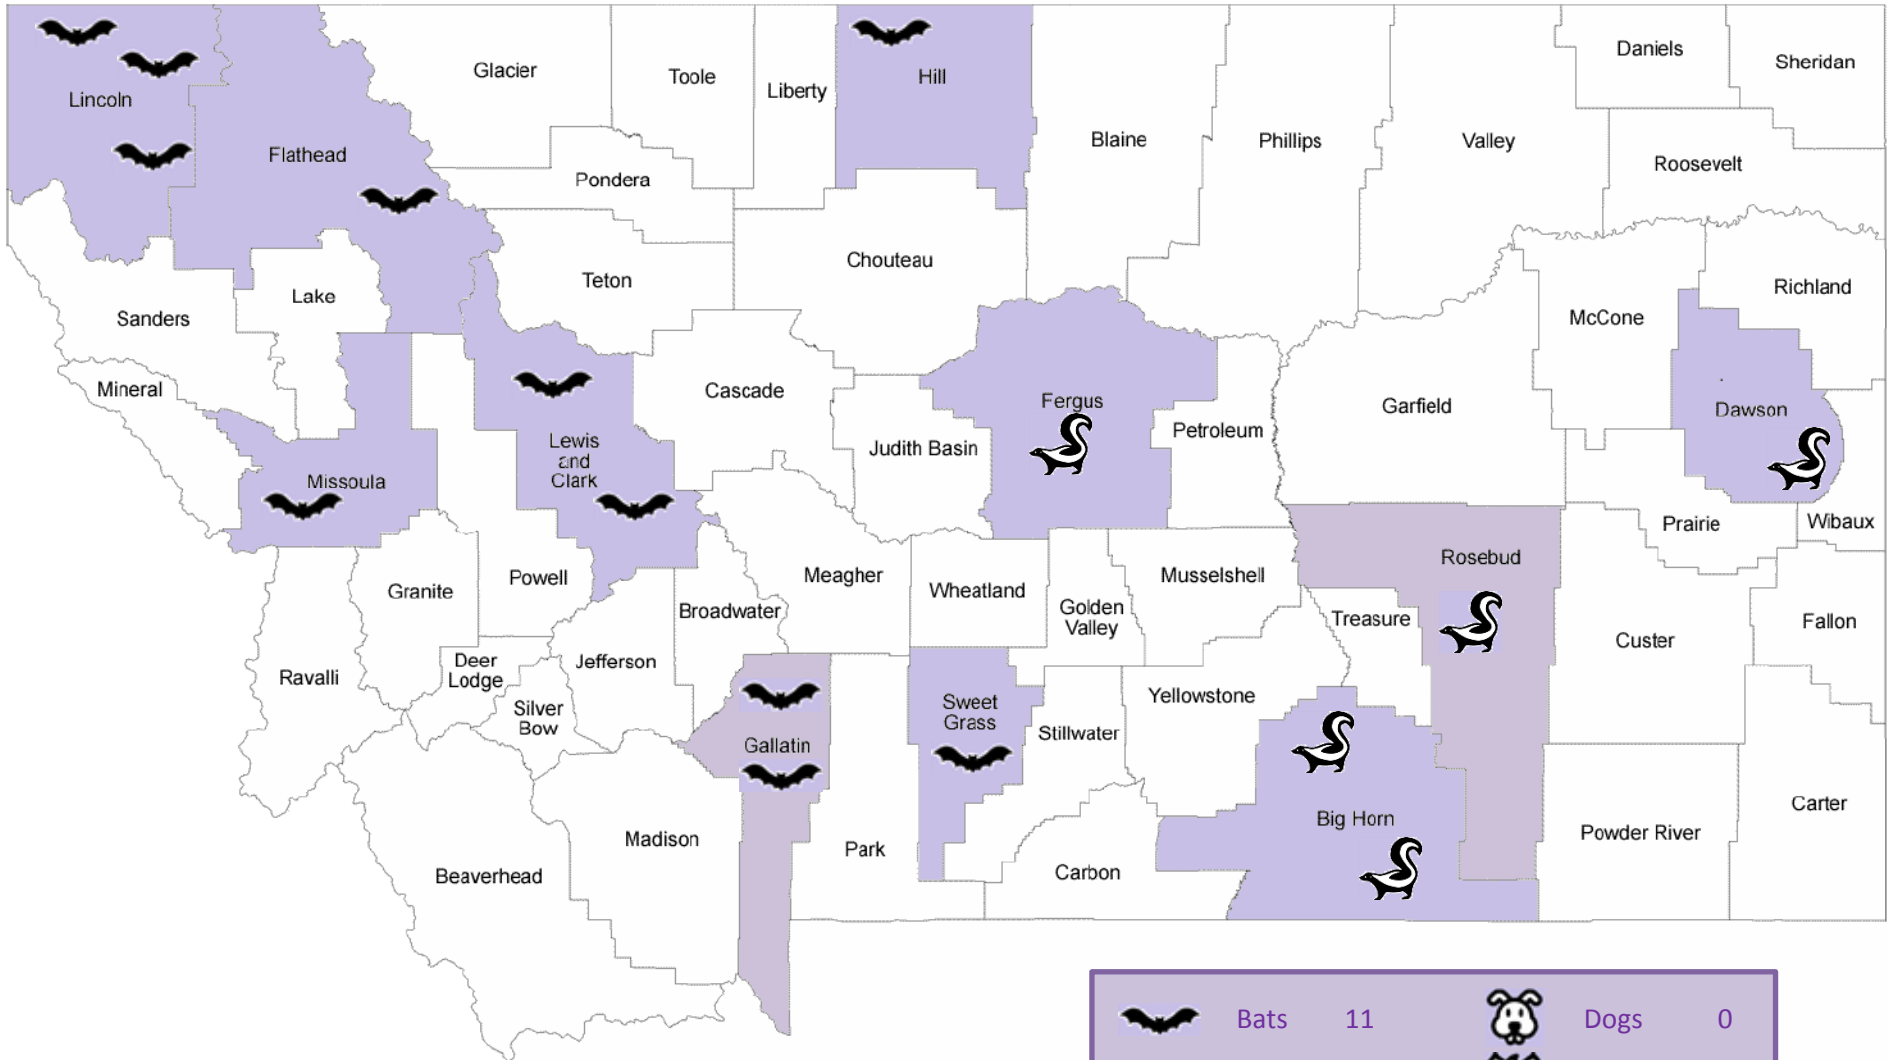

# 2014 MT Rabies Distribution by Species

Cumulative

	Bats	11		Dogs	0
	Cats	0		Horses	0
	Cattle	0		Skunks	5