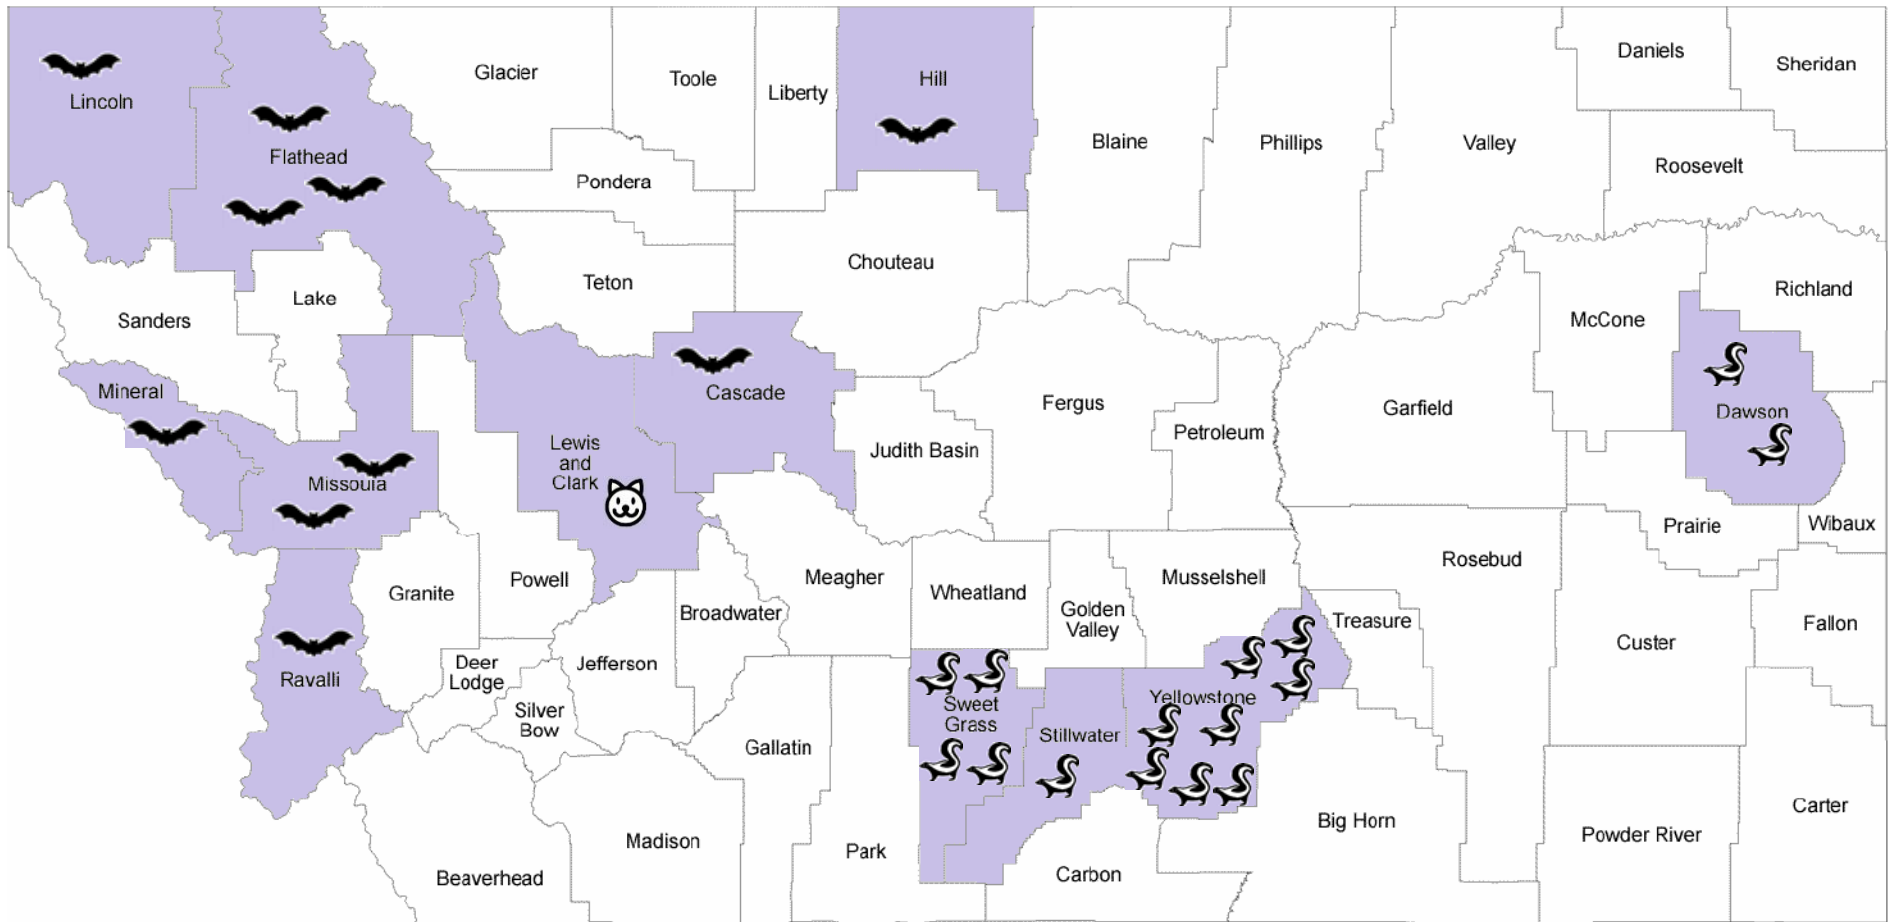

2009 MT Rabies Distribution by Species

	Bats	10		Dogs	0
	Cats	1		Horses	0
	Cattle	0		Skunks	15