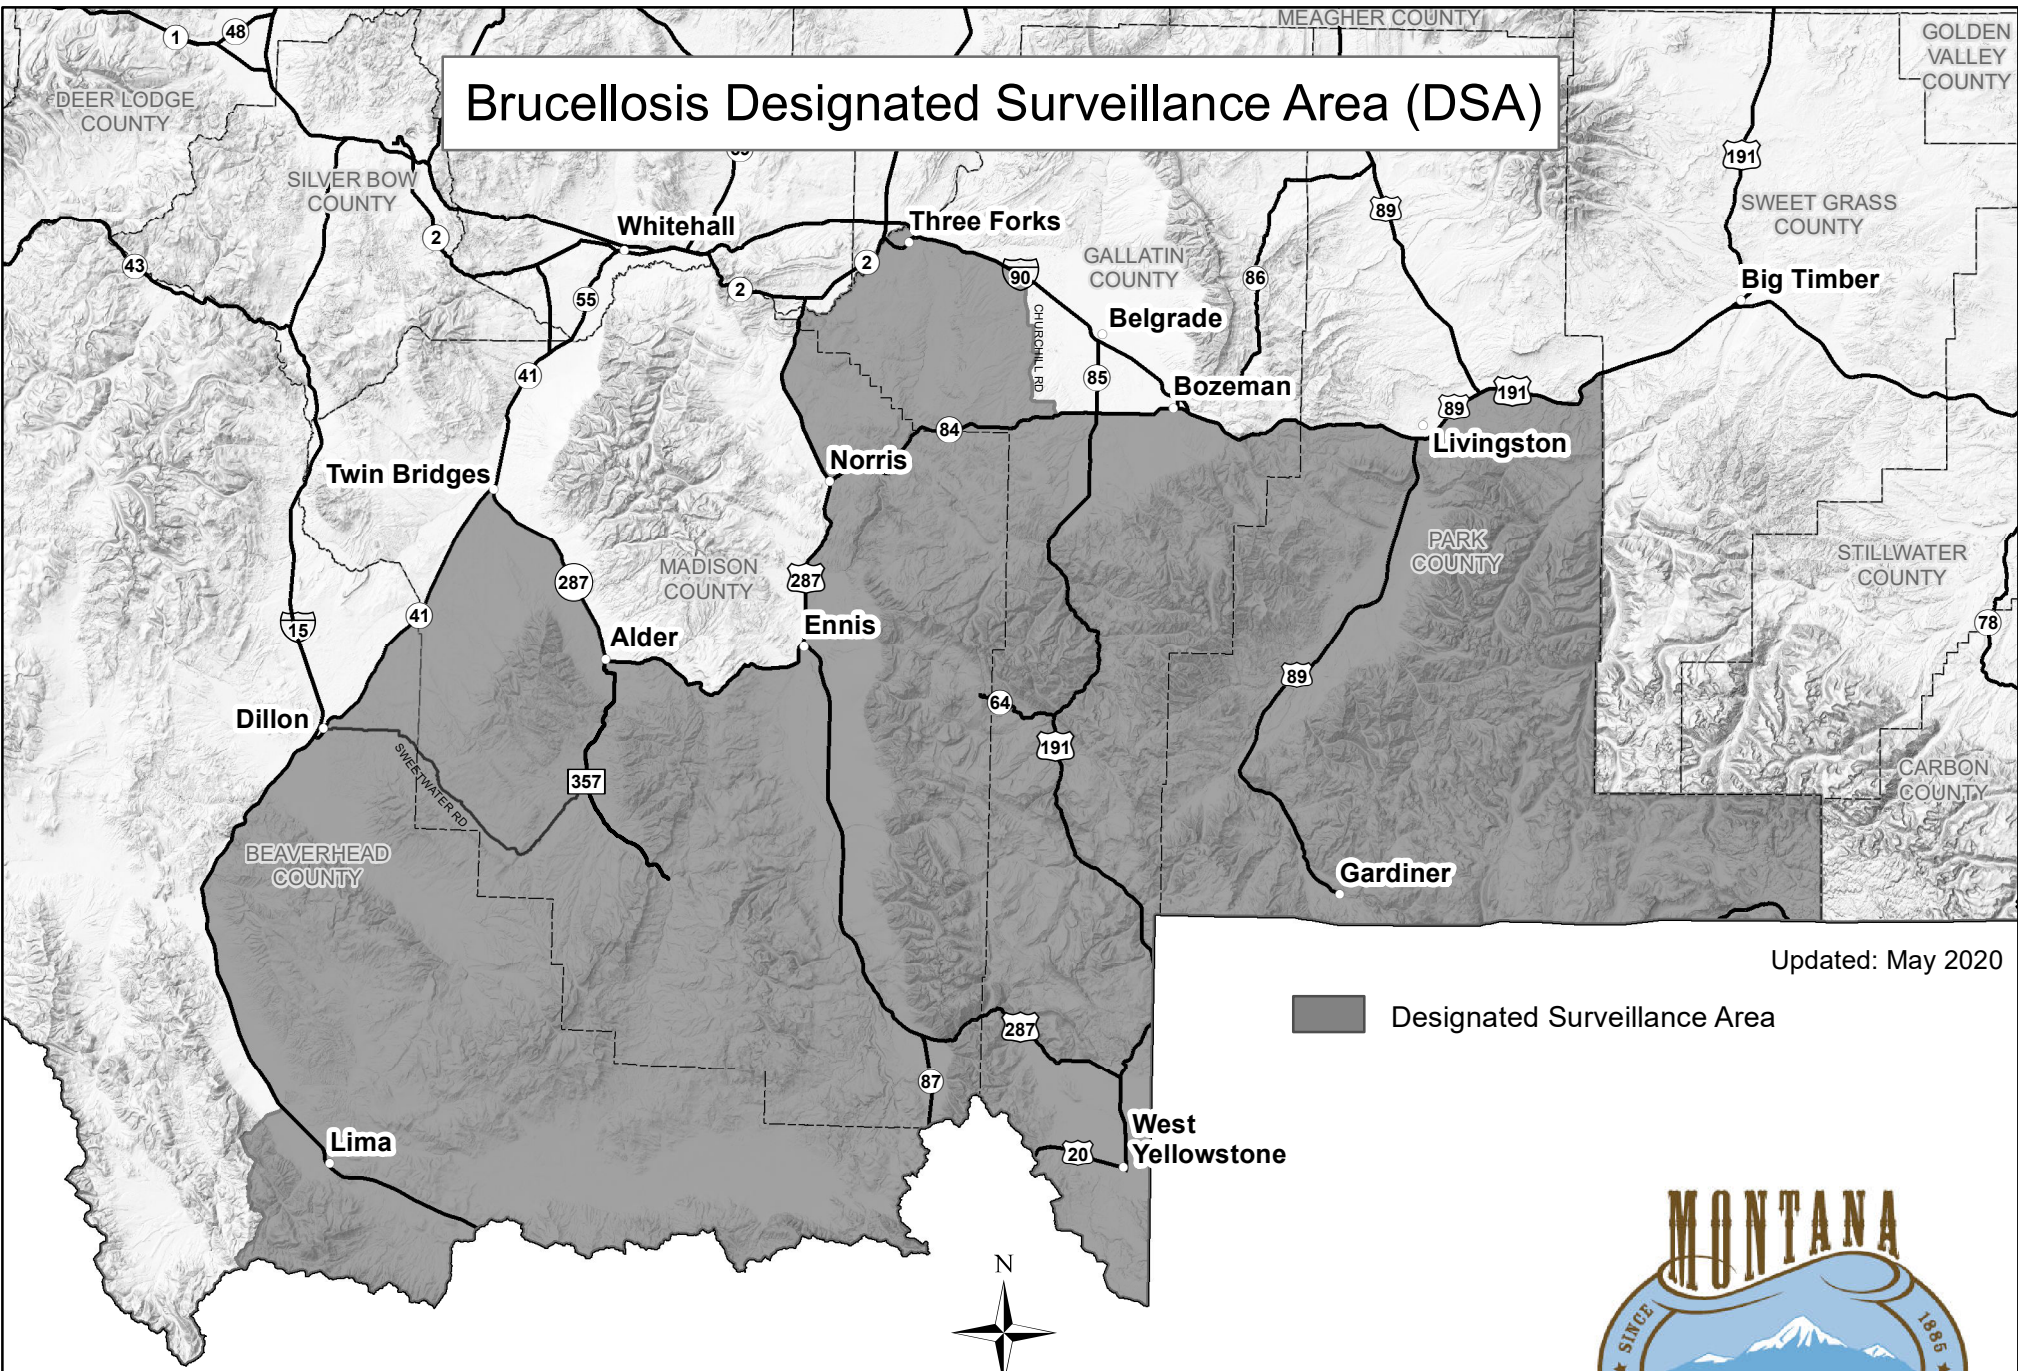

Brucellosis Designated Surveillance Area (DSA)

Updated: May 2020

■ Designated Surveillance Area

Map created by Montana Fish, Wildlife & Parks
DSA digitized from description provided by the
Montana Department of Livestock: <https://liv.mt.gov/Animal-Health/Reportable-Animal-Diseases/Brucellosis>
Reference data provided my Montana State Library/
Wildlife/GameSp/BigGame/Bison/DSA/2020