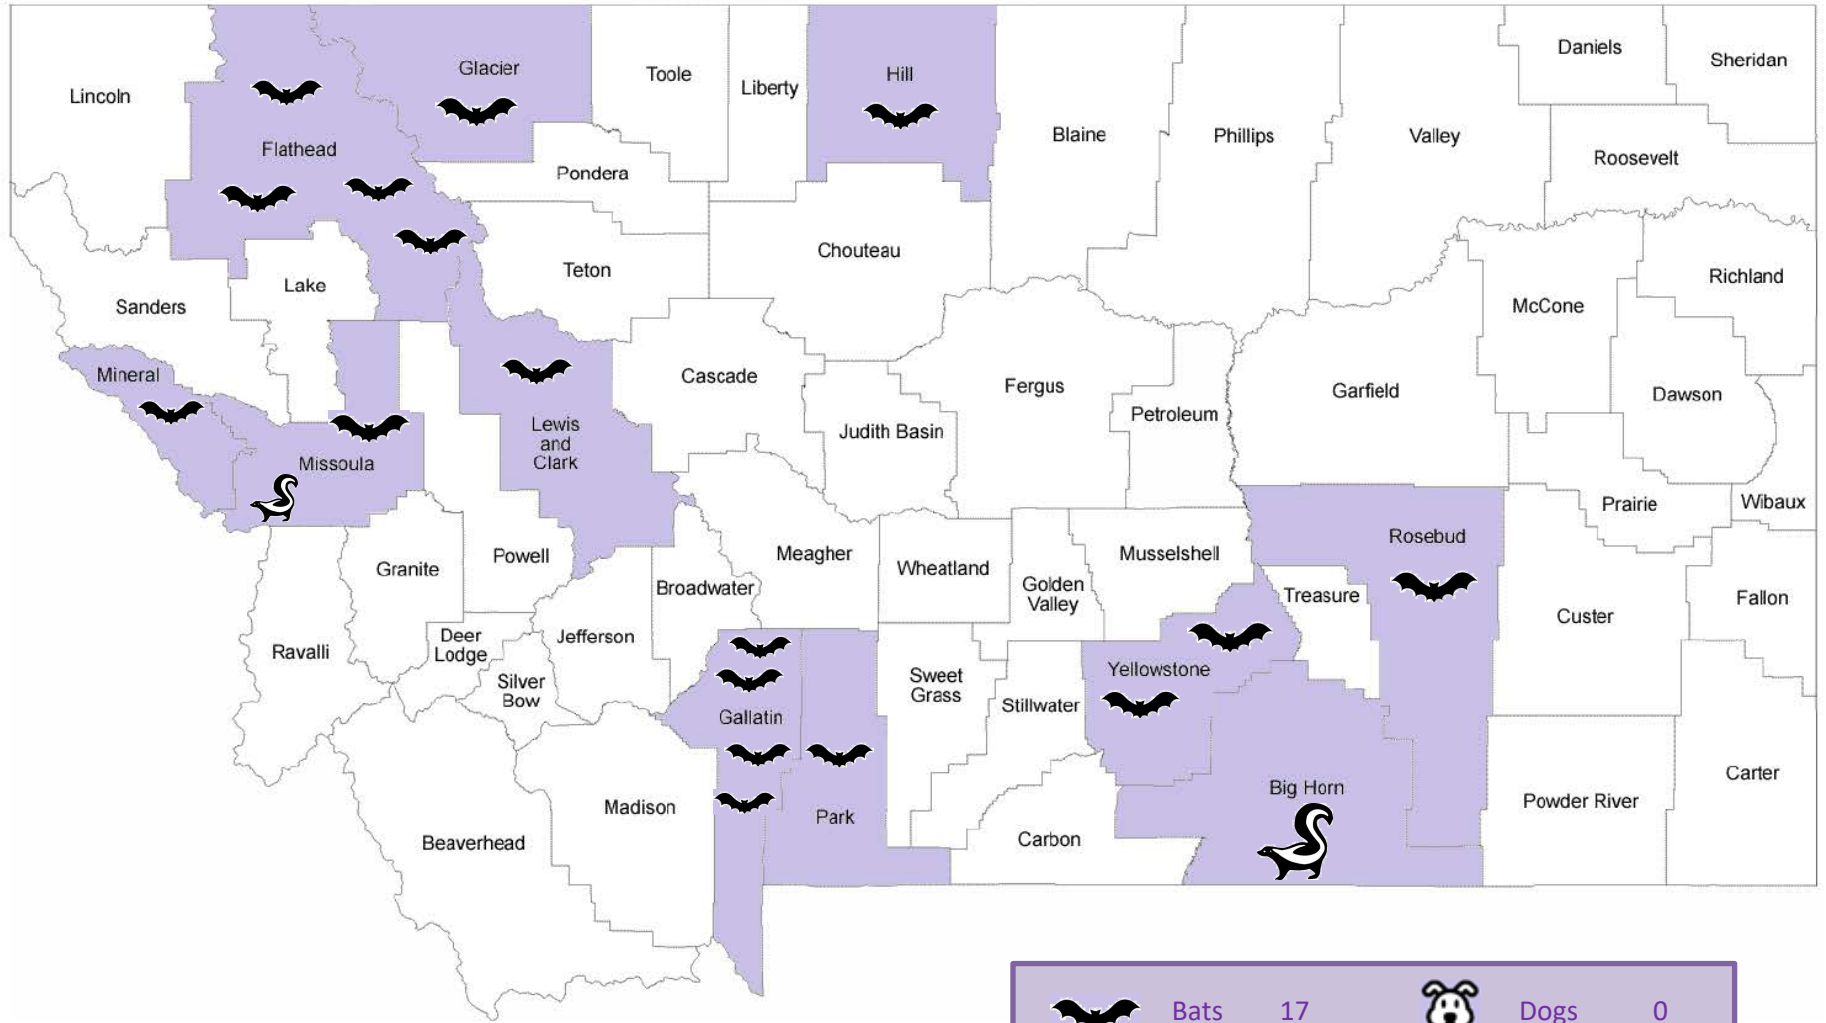

FY20 Montana Rabies Distribution by Species

| | | | | | |
|---|--------|----|---|--------|---|
|  | Bats | 17 |  | Dogs | 0 |
|  | Cats | 0 |  | Horses | 0 |
|  | Cattle | 0 |  | Skunks | 2 |