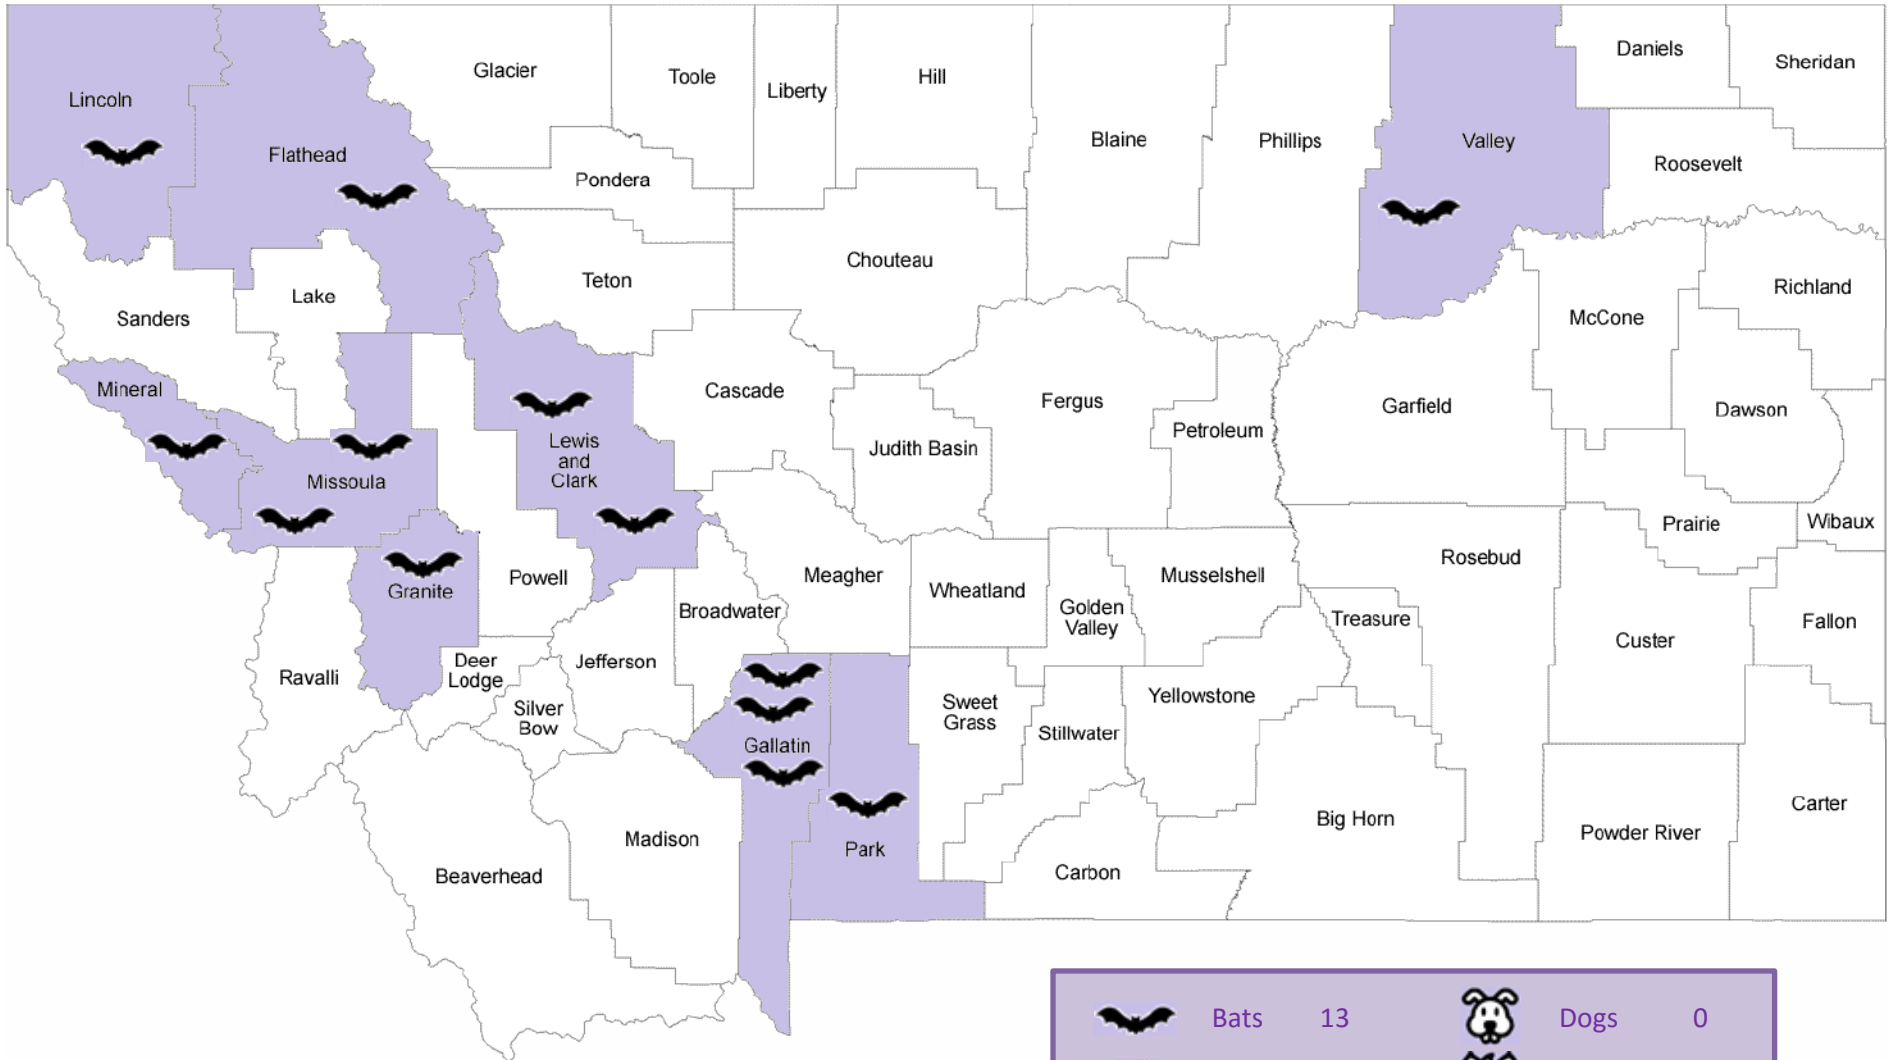

2017 MT Rabies Distribution by Species

As of September 8, 2017

	Bats	13		Dogs	0
	Cats	0		Horses	0
	Cattle	0		Skunks	0