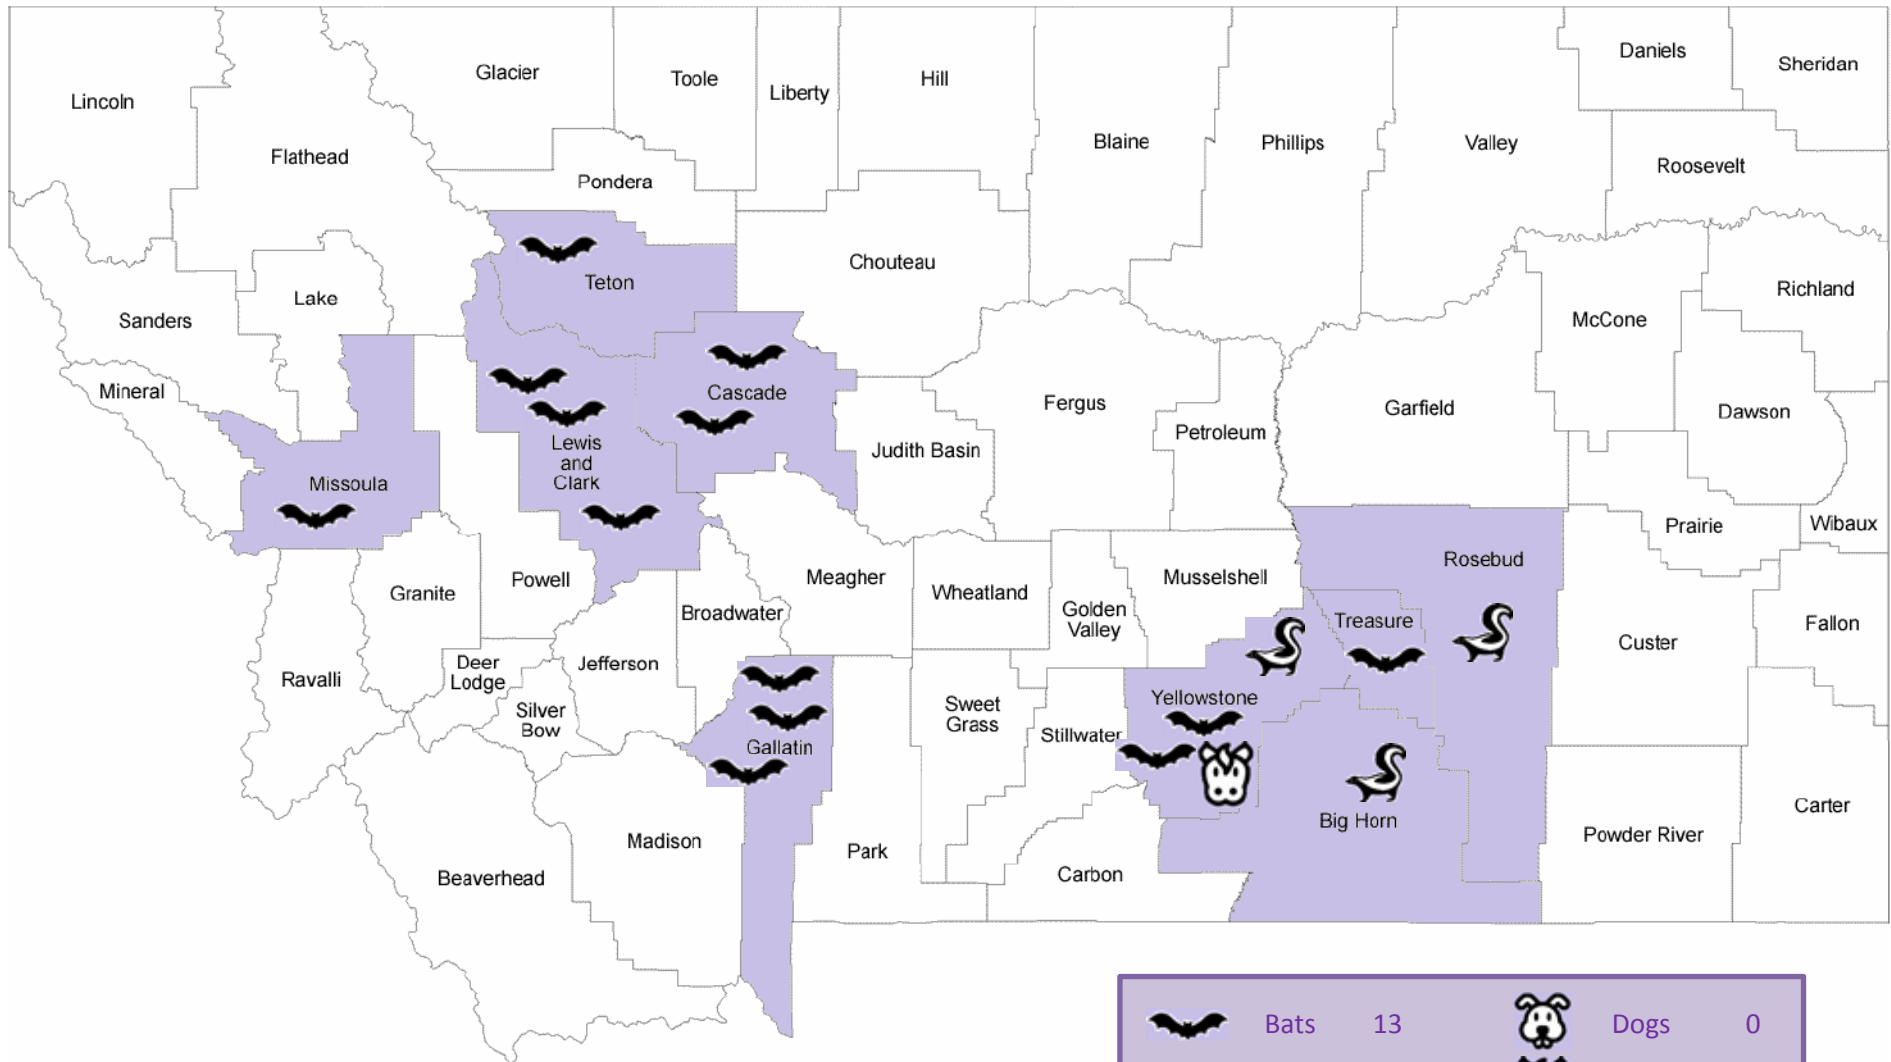

2010 MT Rabies Distribution by Species

	Bats	13		Dogs	0
	Cats	0		Horses	1
	Cattle	0		Skunks	3