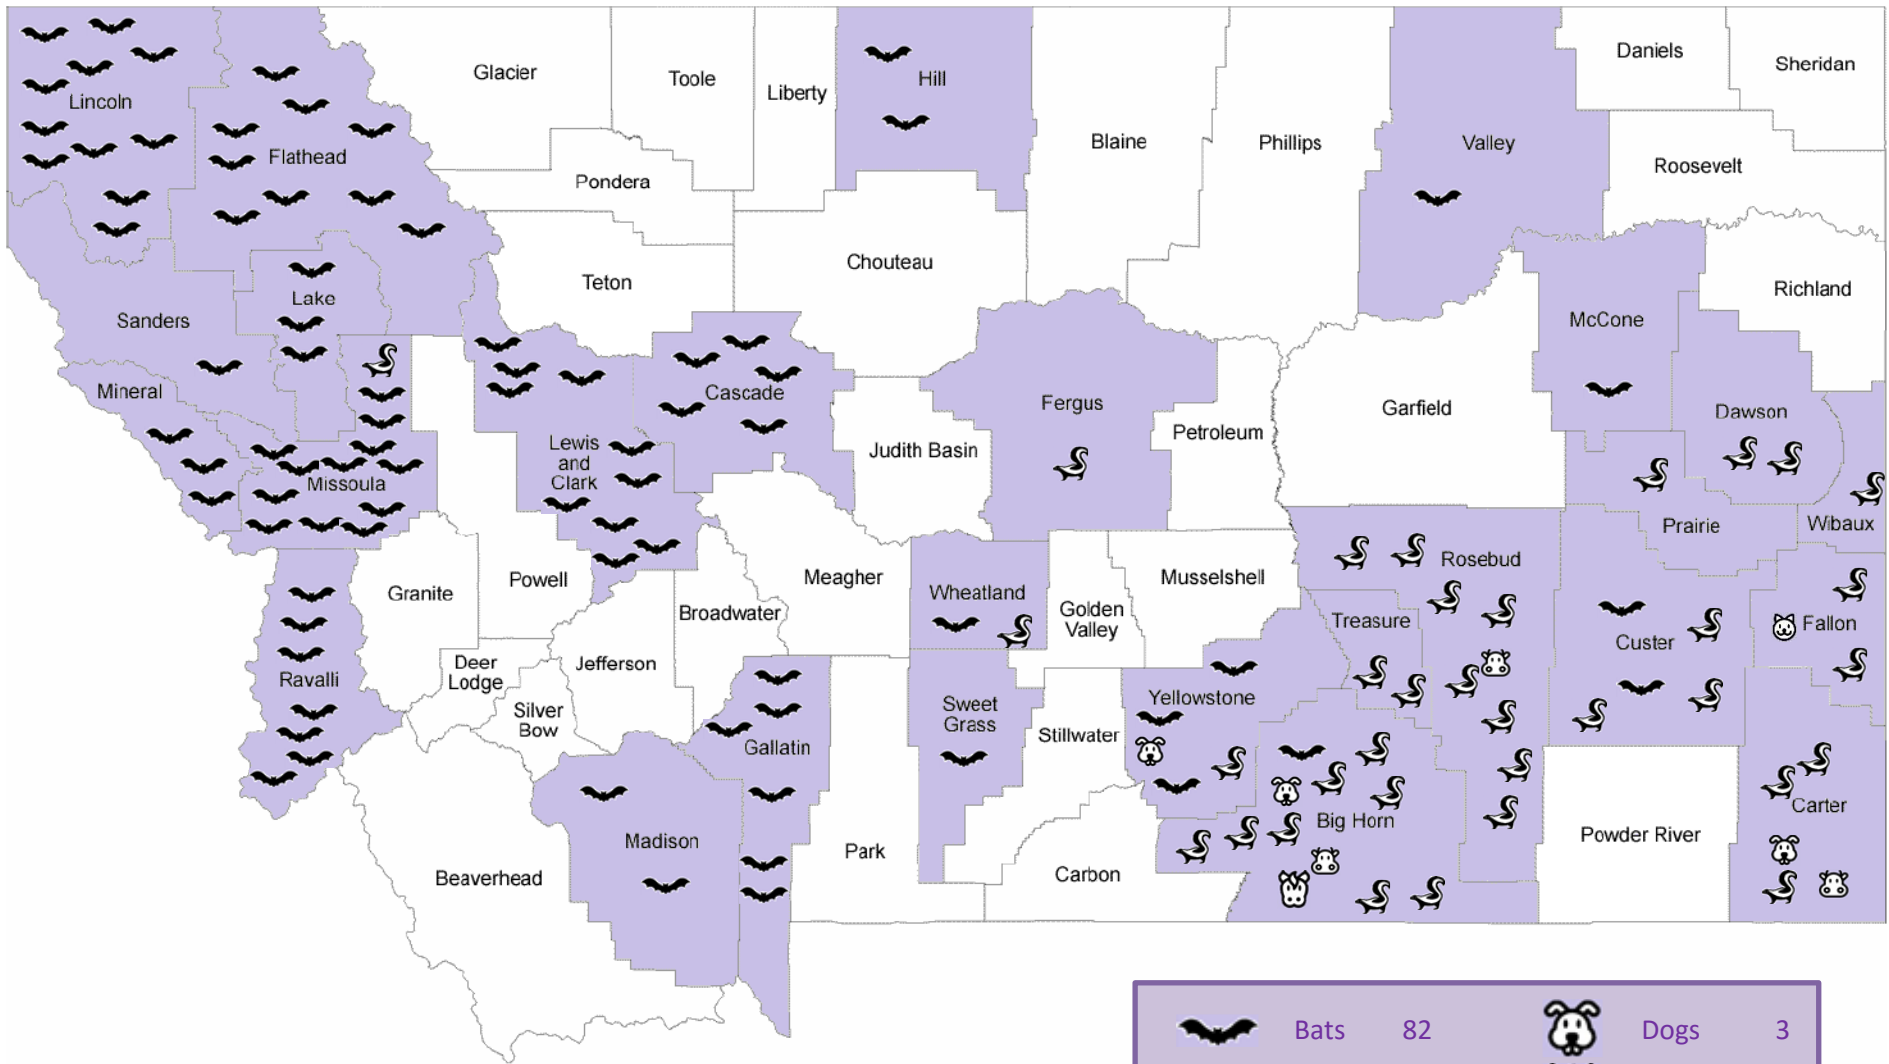

2011 – 2016 MT Rabies Distribution by Species

	Bats	82		Dogs	3
	Cats	1		Horses	1
	Cattle	3		Skunks	34