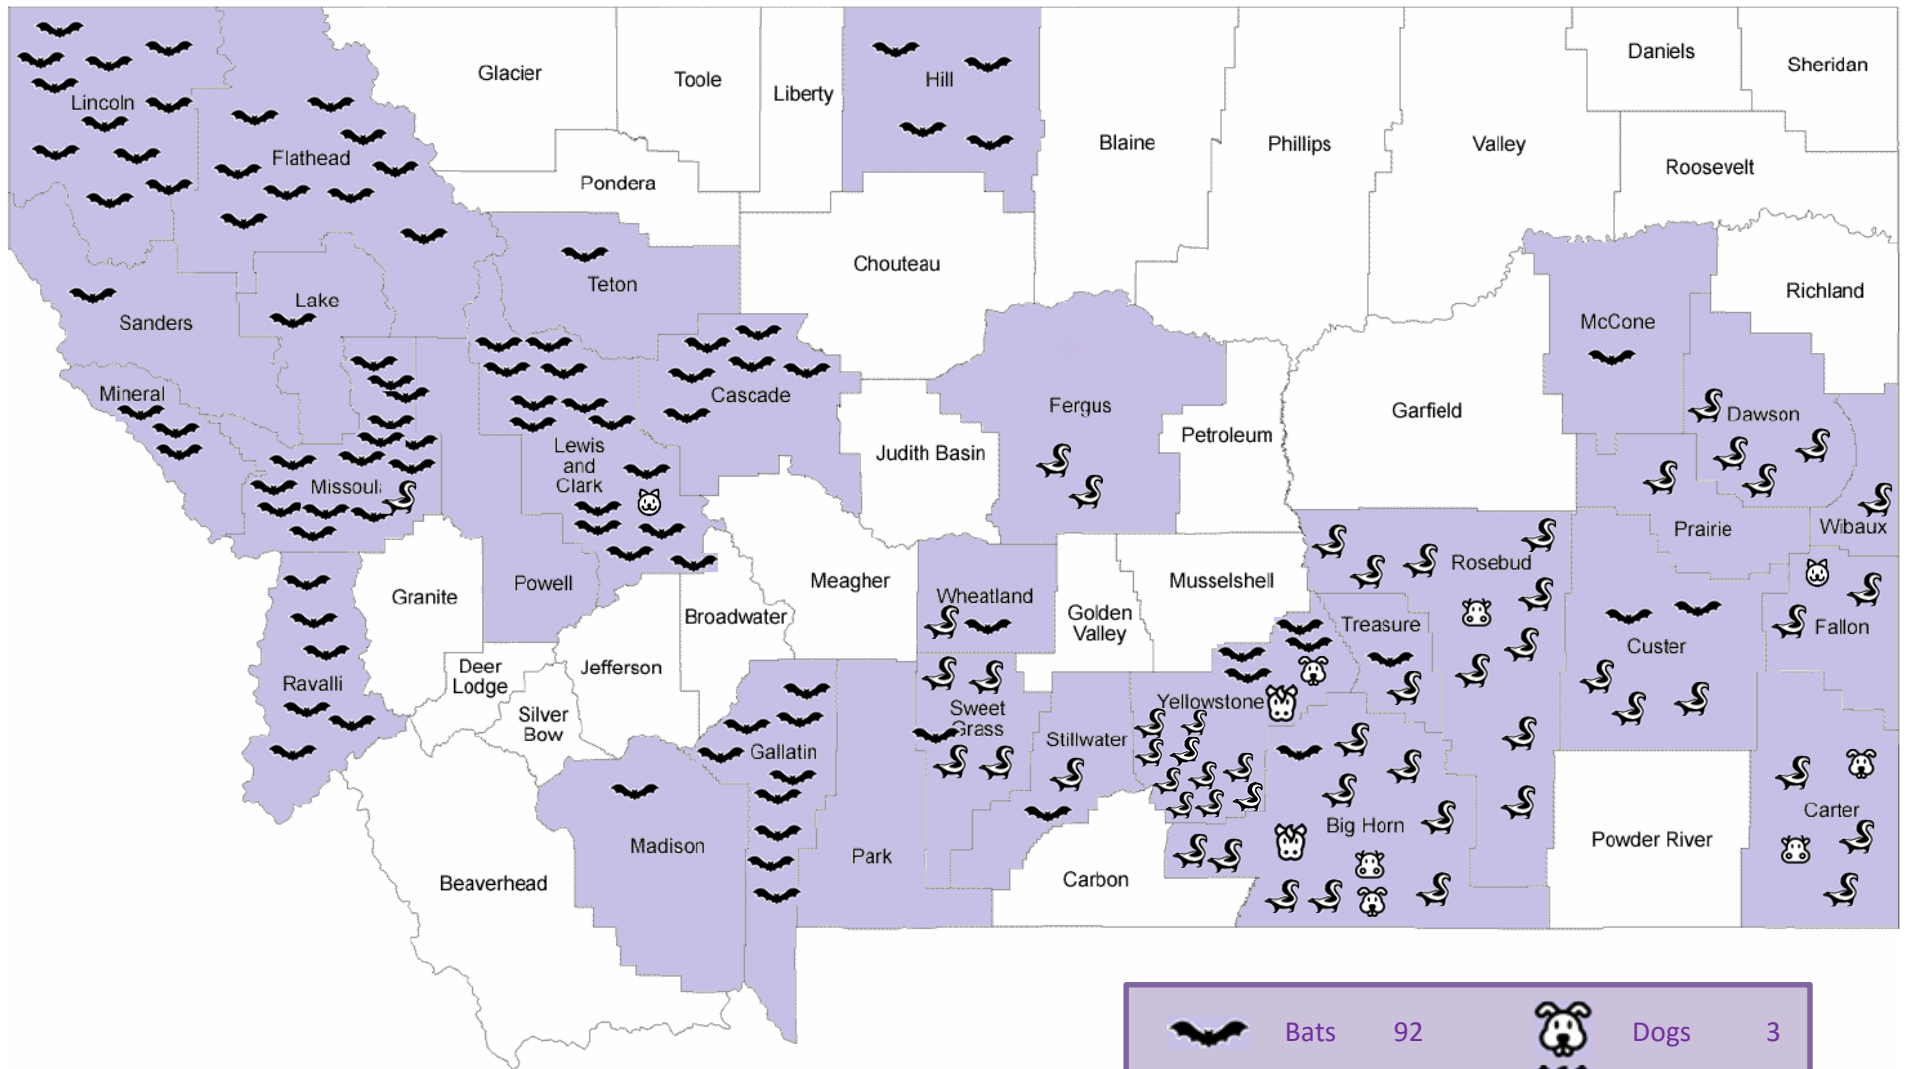

2009 – 2015 MT Rabies Distribution by Species

	Bats	92		Dogs	3
	Cats	2		Horses	2
	Cattle	3		Skunks	53