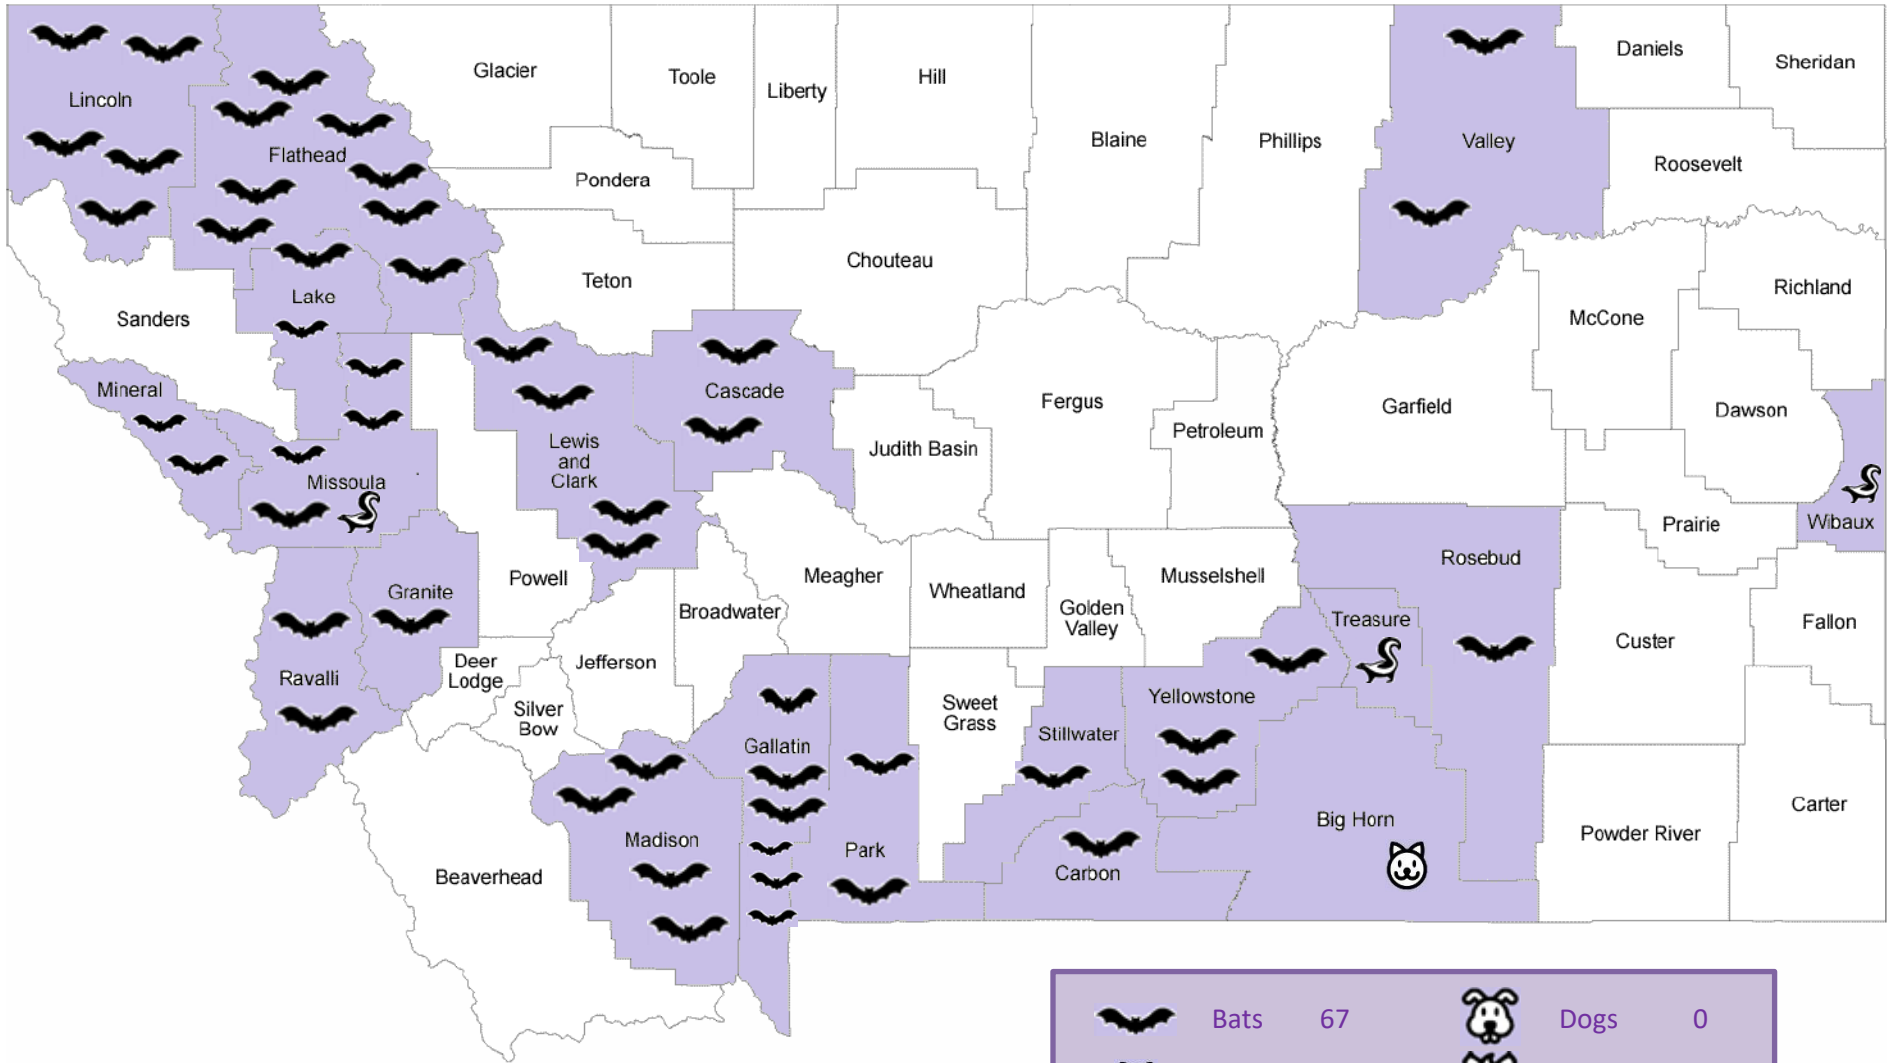

## 2015-2019 Montana Rabies Distribution by Species

	Bats	67		Dogs	0
	Cats	1		Horses	0
	Cattle	0		Skunks	3