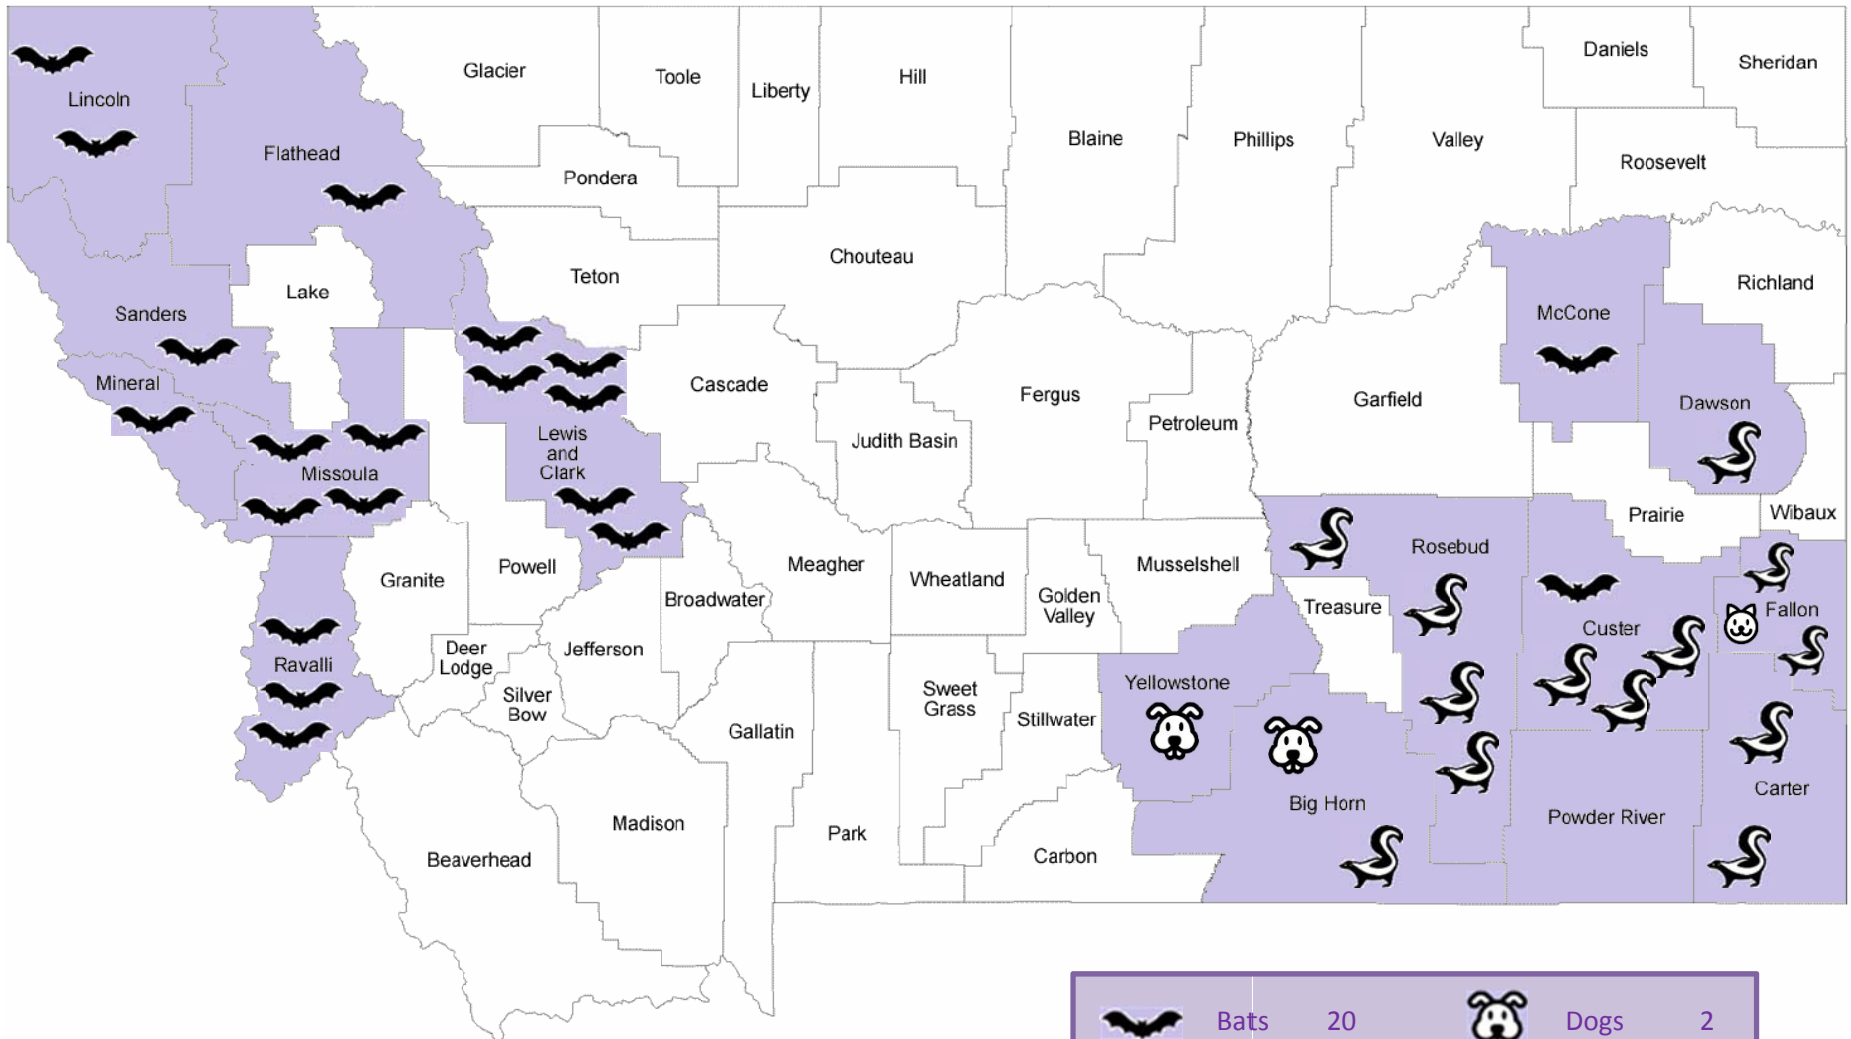

2013 MT Rabies Distribution by Species

| | | | | | |
|---|--------|----|---|--------|----|
|  | Bats | 20 |  | Dogs | 2 |
|  | Cats | 1 |  | Horses | 0 |
|  | Cattle | 0 |  | Skunks | 13 |