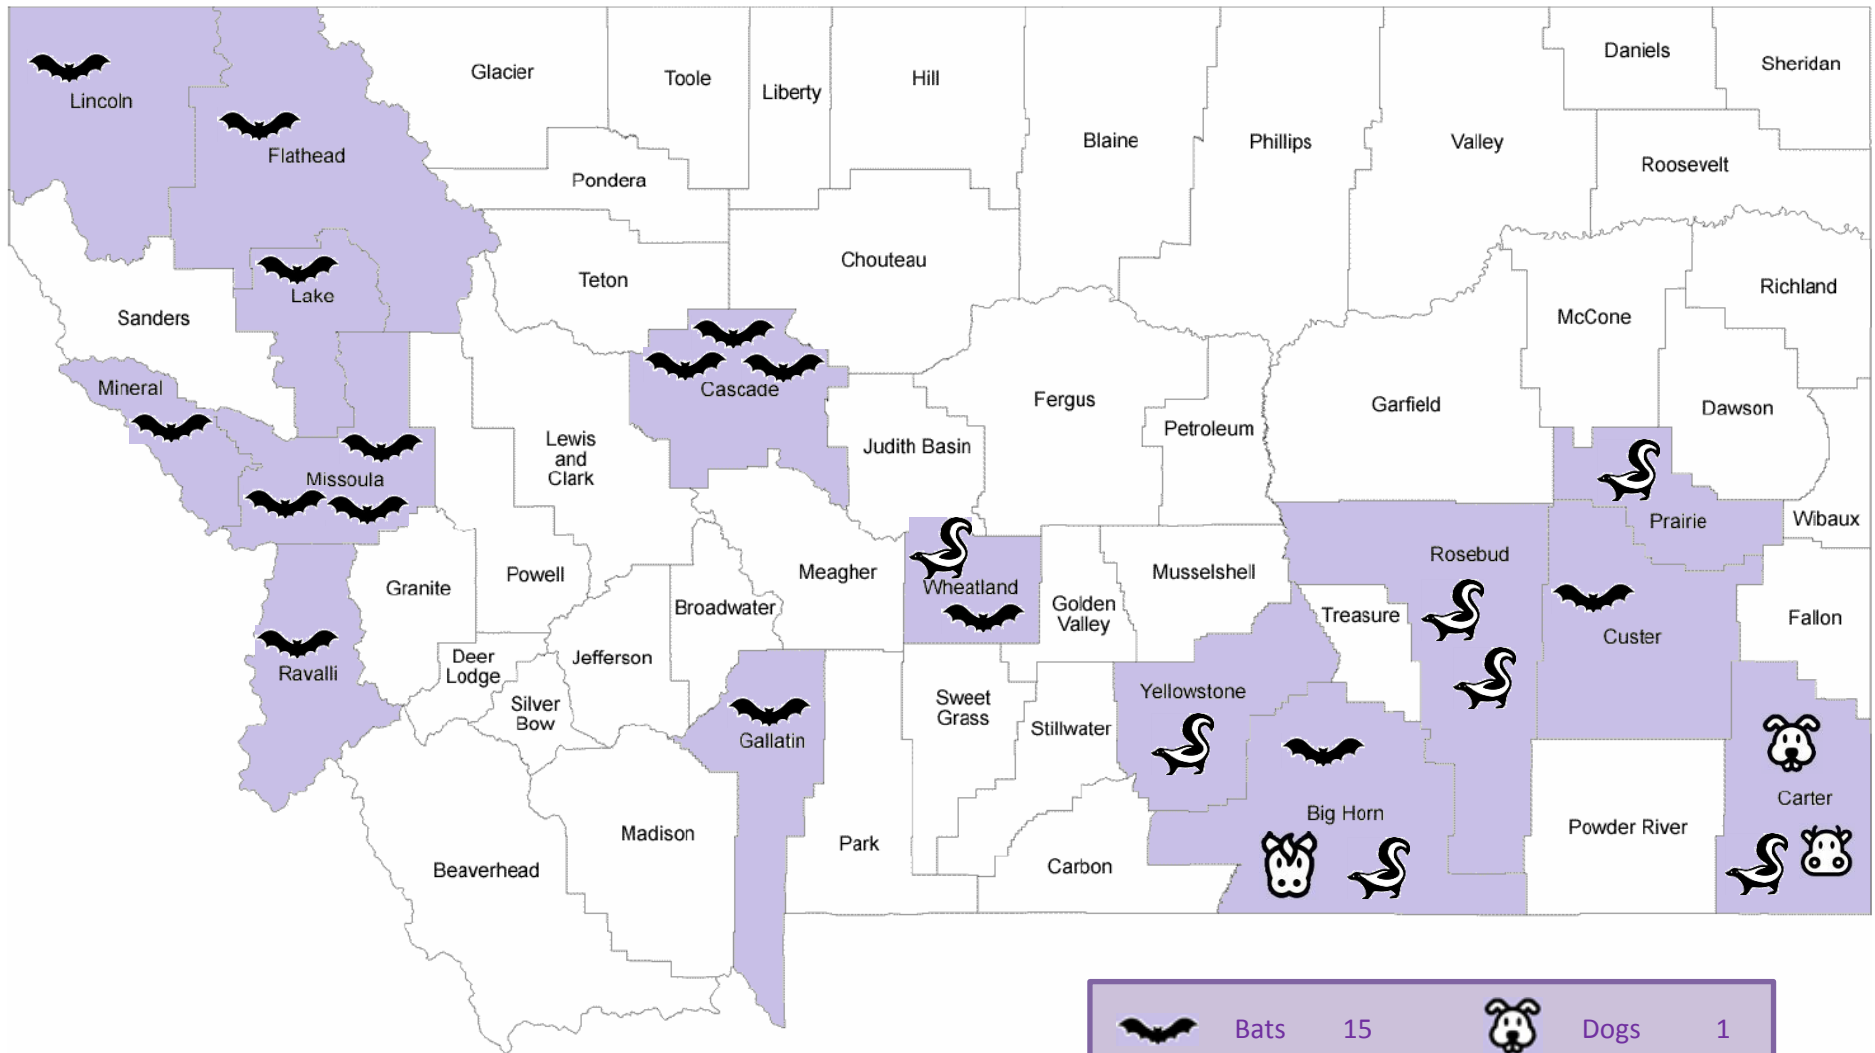

2012 MT Rabies Distribution by Species

	Bats	15		Dogs	1
	Cats	0		Horses	1
	Cattle	1		Skunks	7